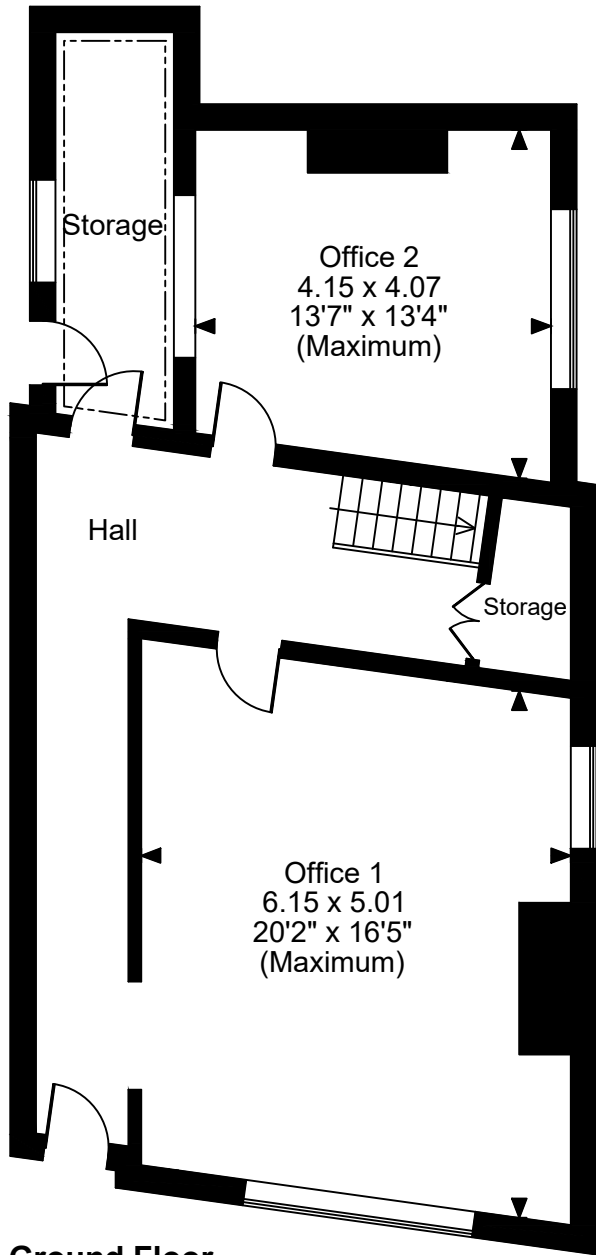

Start Street, Abingdon
Approximate Gross Internal Area
1859 Sq Ft/173 Sq M

Ground Floor

First Floor

FOR ILLUSTRATIVE PURPOSES ONLY - NOT TO SCALE

The position & size of doors, windows, appliances and other features are approximate only.

© ehouse. Unauthorised reproduction prohibited. Drawing ref. dig/8575803/CJN