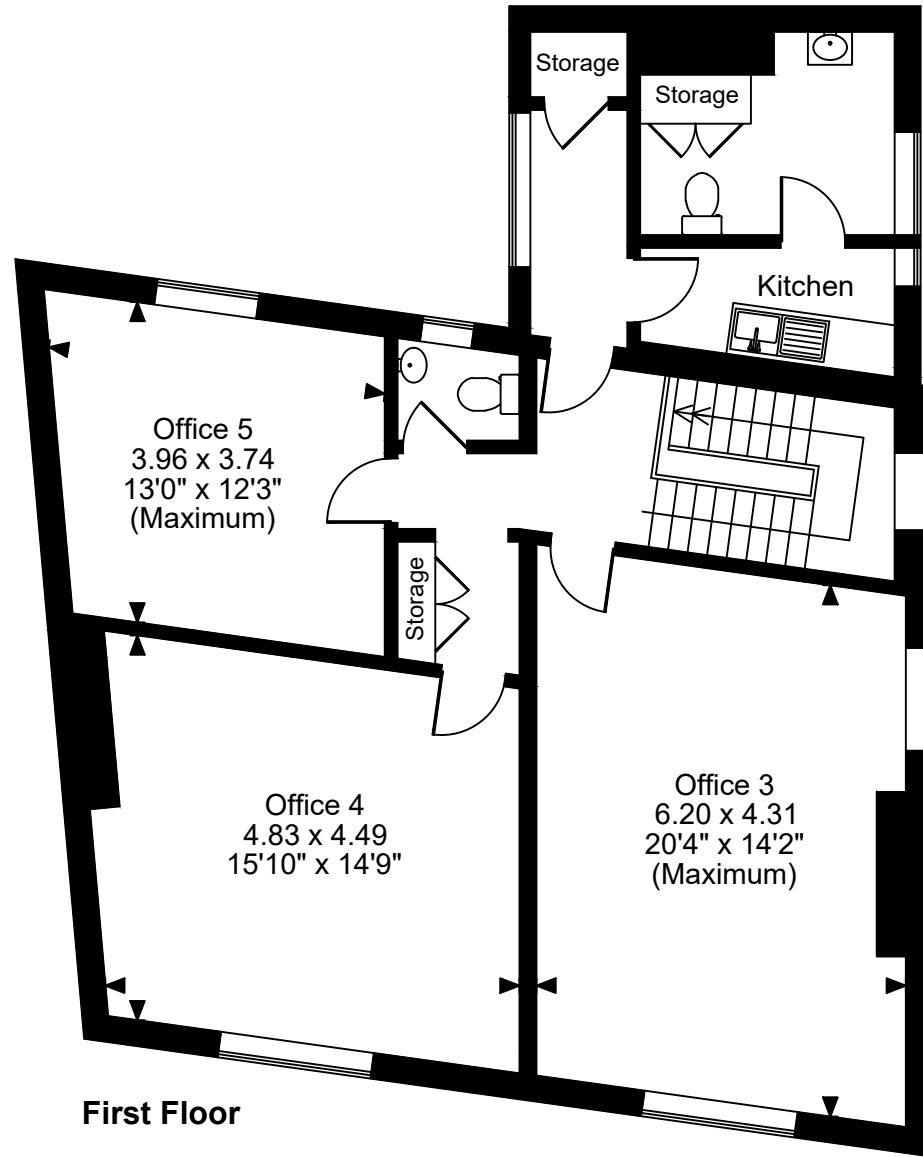

Start Street, Abingdon
Approximate Gross Internal Area
1859 Sq Ft/173 Sq M

Ground Floor

First Floor

FOR ILLUSTRATIVE PURPOSES ONLY - NOT TO SCALE

The position & size of doors, windows, appliances and other features are approximate only.

© ehouse. Unauthorised reproduction prohibited. Drawing ref. dig/8575803/CJN