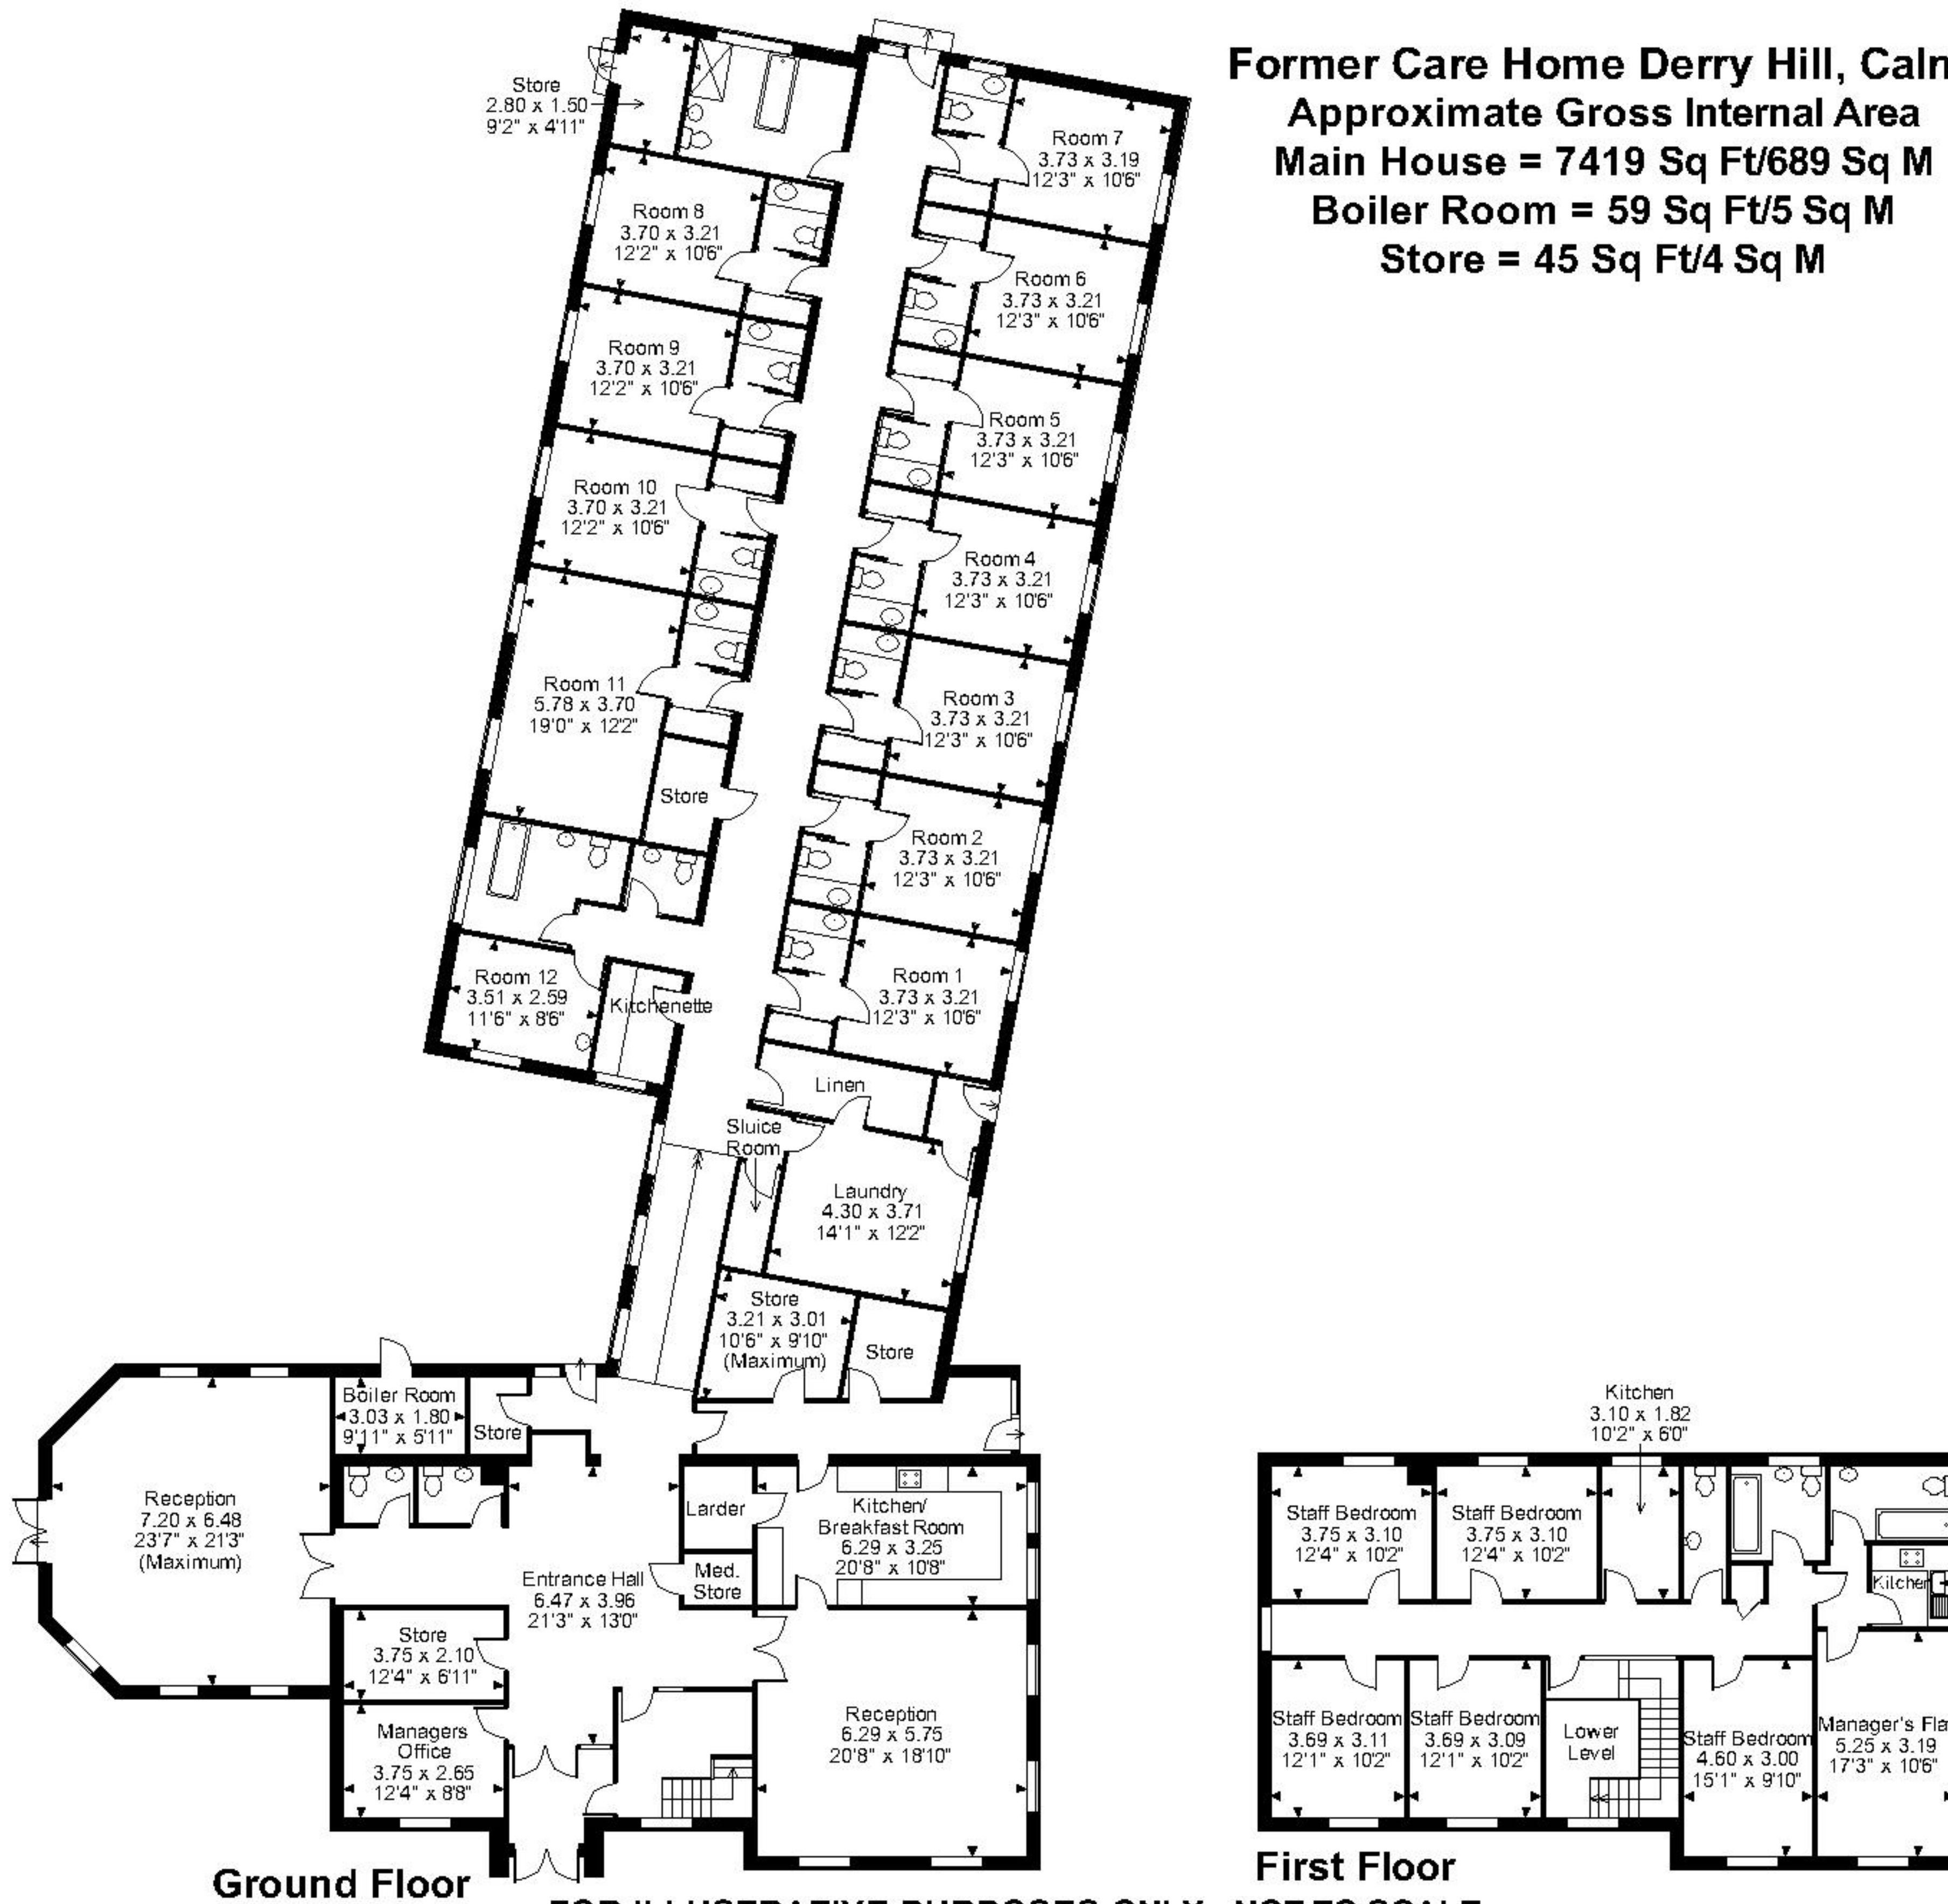

**Former Care Home Derry Hill, Calne**  
**Approximate Gross Internal Area**  
**Main House = 7419 Sq Ft/689 Sq M**  
**Boiler Room = 59 Sq Ft/5 Sq M**  
**Store = 45 Sq Ft/4 Sq M**

**Ground Floor**

**First Floor**

**FOR ILLUSTRATIVE PURPOSES ONLY - NOT TO SCALE**

The position & size of doors, windows, appliances and other features are approximate only.

© ehouse. Unauthorised reproduction prohibited. Drawing ref. dig/8546765/SS